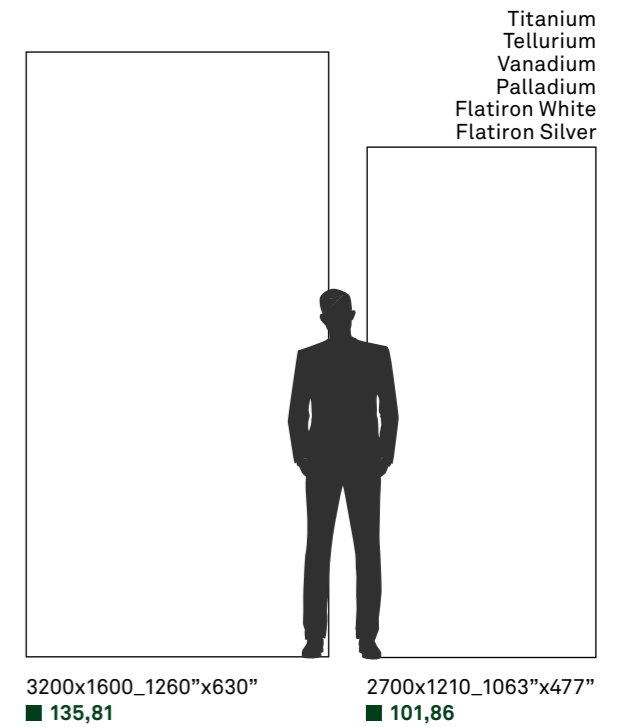

Titanio Matt 3200x1600_1260"x630"
Palladium Matt 3200x1600_1260"x630"

Oxide Metal

Vanadio

Titanio

Tellurium

Palladium

Flatiron White

Flatiron Silver

Gres porcellanato colorato in massa
Porcelain stoneware coloured in body

R9 Antiscivolo Slip proof
R Rettificato Rectified
6mm Spessore Thickness

Formati_Size

CAVALLETTO
320x160
330x75x200 - € 230

270x121
2800x750x1550 - € 210

CASSA
320x160
172,6x343,2x36 - €140

CASSA
270x121
2830x1320x390 - € 130

imballi_packing

FORMATO SIZE	TIPOLOGIA DI IMBALLAGGIO TYPE OF PACKAGING	PEZZI/CAV PCS/CAV	PEZZI/CASSA PCS/CASSA	MQ/PEZZI SQM/PCS	MQ/CAV SQM/CAV	MQ/CASSA SQM/CASSA	TARA (KG)	KG/PEZZO KG/PCS	KG/CAV KG/CAV	KG/CASSA KG/CASSA
3200x1600	CAVALLETTO	38	-	5,12	194,56	-	189	76,39	2000	-
2700x1210	CAVALLETTO	40	-	3,27	130,8	-	155	48,79	1134,2	-
3200x1600	CASSA	-	18	5,12	-	92,16	153	76,39	-	1528,02
2700x1210	CASSA	-	20	3,27	-	65,4	107	48,79	-	1082,8